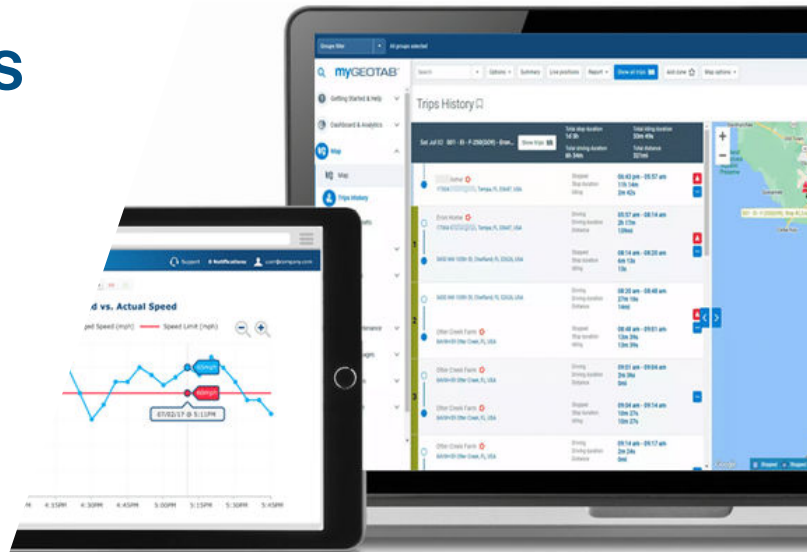

855.300.0527

FLEET SAFETY AND MANAGEMENT SOLUTIONS

- Improve fleet safety with Geotab's safety management solutions
- Driver's Score Card to improve driver safety and reduce accidents
- Set up safety alerts for harsh braking, harsh cornering and hard acceleration
- Receive proactive alerts onscreen or by email
- Driver coaching referrals based on driver performance
- Posted road speed alerts
- Complete EDL solution

FLEET OPTIMIZATION

- Increase productivity and safety
- Coach drivers with built-in buzzer
- Monitor speed and driving habits
- Negotiate lower insurance premiums
- Reduce fuel costs by reducing speeding, idling and acceleration
- Reduce service costs with route optimization
- Eliminate after hours usage and side jobs
- Track maintenance
- Reward drivers for good driving

DETAILS INCLUDE CALLER ID, INCIDENT TYPE, & CALLER

ASK ABOUT OUR LIMITED-LIFETIME WARRANTY

CREWCHIEF
by Fleetistics

Fleetistics

The CrewChief™ 4G dashcam provides real-time view into your fleet's performance. Real-time video presents fleet operators with a first hand understanding of the challenges encountered by fleet vehicles. Fleet operators can reduce risk and insurance claims while improving safety and productivity.