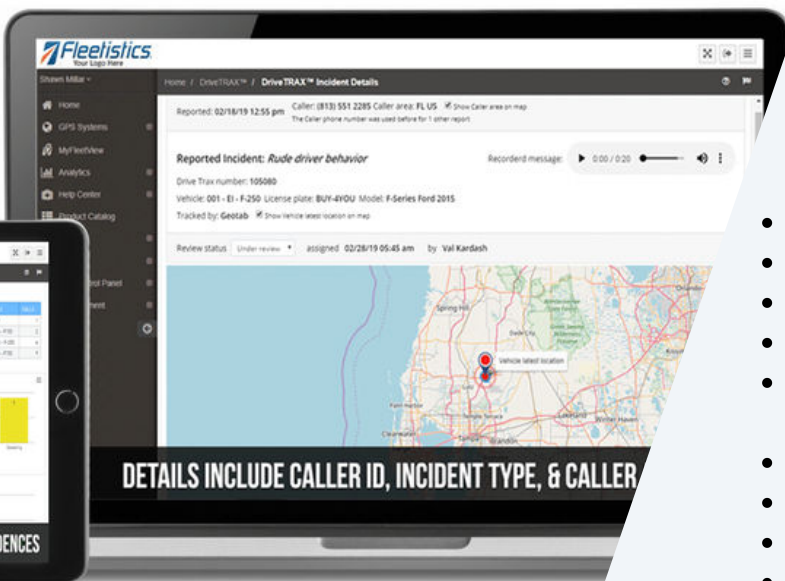

855.300.0527

FLEET SAFETY AND MANAGEMENT SOLUTIONS

- Improve fleet safety with Geotab's safety management solutions
- Driver's Score Card to improve driver safety and reduce accidents
- Set up safety alerts for harsh braking, harsh cornering and hard acceleration
- Receive proactive alerts onscreen or by email
- Driver coaching referrals based on driver performance
- Posted road speed alerts
- Complete EDL solution

DETAILS INCLUDE CALLER ID, INCIDENT TYPE, & CALLER

ASK ABOUT OUR LIMITED-LIFETIME WARRANTY

CREWCHIEF
by Fleetistics

Fleetistics

The CrewChief™ 4G dashcam provides real-time view into your fleet's performance. Real-time video presents fleet operators with a first hand understanding of the challenges encountered by fleet vehicles. Fleet operators can reduce risk and insurance claims while improving safety and productivity.

WHY CREWCHIEF™

- Live streaming with auto disconnect
- Event based driver alerts and video
- Looped recording for days of storage
- Easy access online
- Wi-Fi download option
- In & Out camera or just out option
- ADAS and DMS options
- Bundle with GPS and save
- Plans from \$12.95 to \$19.95
- Insurance plan - low base plan + pay for just for you use

Secure SIM/SD Card Design

4G / Wifi

Live Streaming

50% OFF
GEOTAB GPS UNITS WHEN
BUNDLED WITH CrewChief™!!!